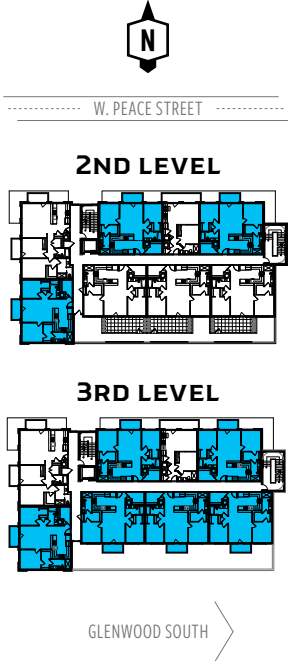

615 PEACE
615 W. Peace Street
Raleigh, NC 27603

APPOINTMENTS
919.670.0022
615Peace@chappellres.com

615PEACE.COM

2BR

PLAN 2A

RESIDENCES | 202, 203, 207, 302, 303, 304, 306, 307, 308

- 2 Bed / 2 Bath
- 974 SqFt
- Private Balcony