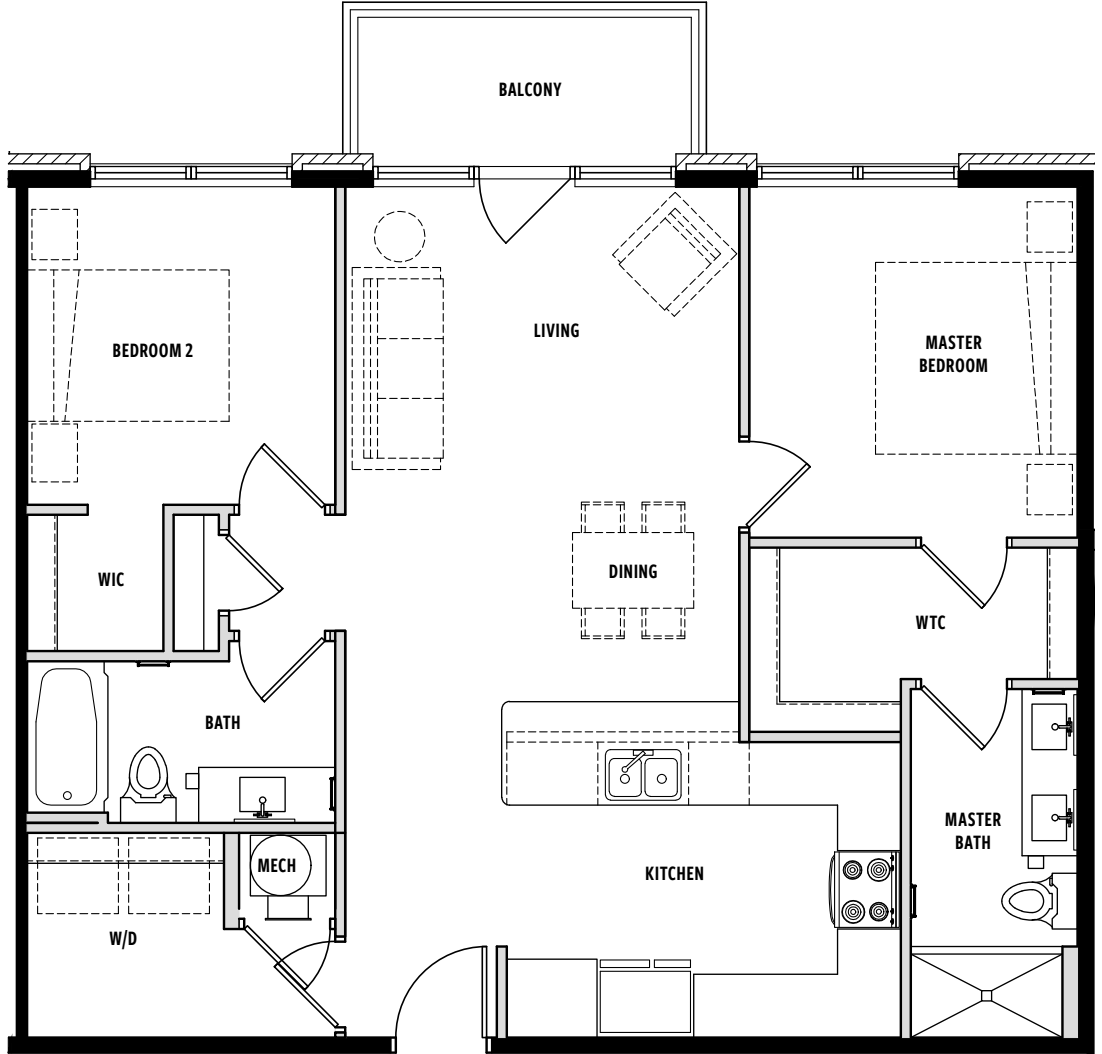

615 PEACE
615 W. Peace Street
Raleigh, NC 27603

APPOINTMENTS
919.670.0022
615Peace@chappellres.com

615PEACE.COM

2BR

PLAN 2A

RESIDENCES | 202, 203, 207, 302, 303, 304, 306, 307, 308

- 2 Bed / 2 Bath
- 974 SqFt
- Private Balcony